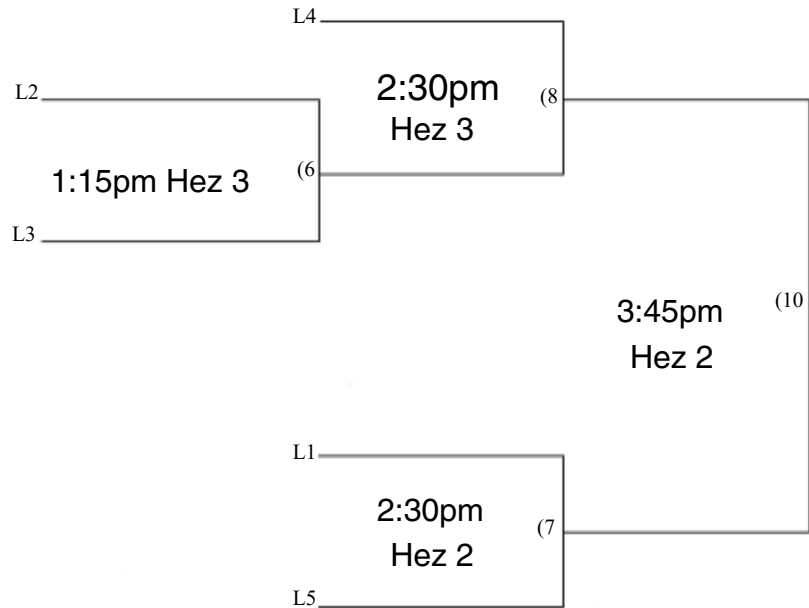

Winner's Bracket

# DEF JAM

3:45pm Hez 1 (9)

6:15pm Hez 1 (12)

Loser's Bracket

TBD Hez 1 (13)

L12 If First Loss