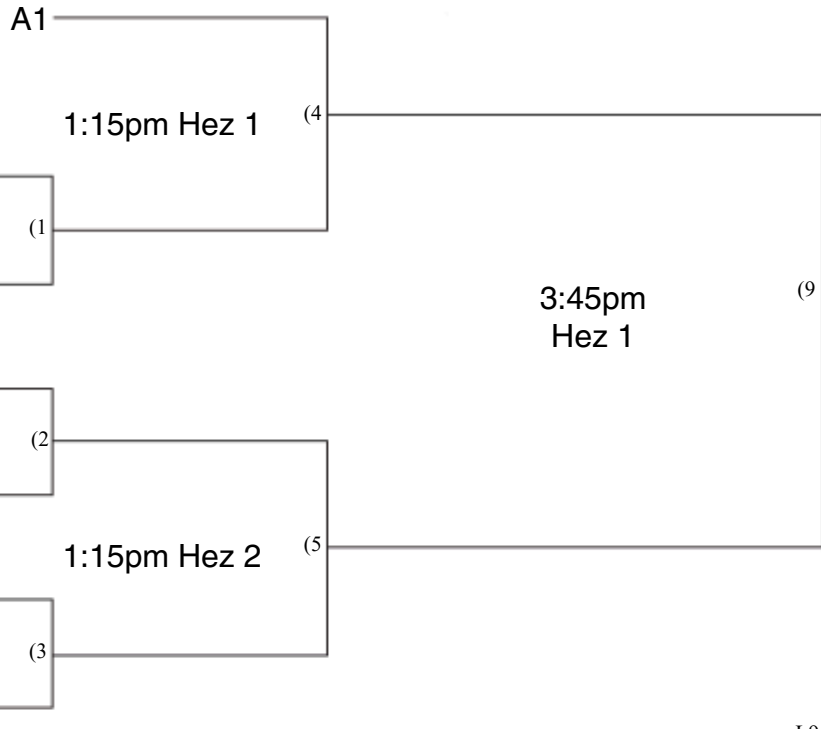

Winner's Bracket

# DEF JAM

3:45pm Hez 1 (9)

6:15pm Hez 1 (12)

Loser's Bracket

TBD Hez 1 (13)

L12 If First Loss